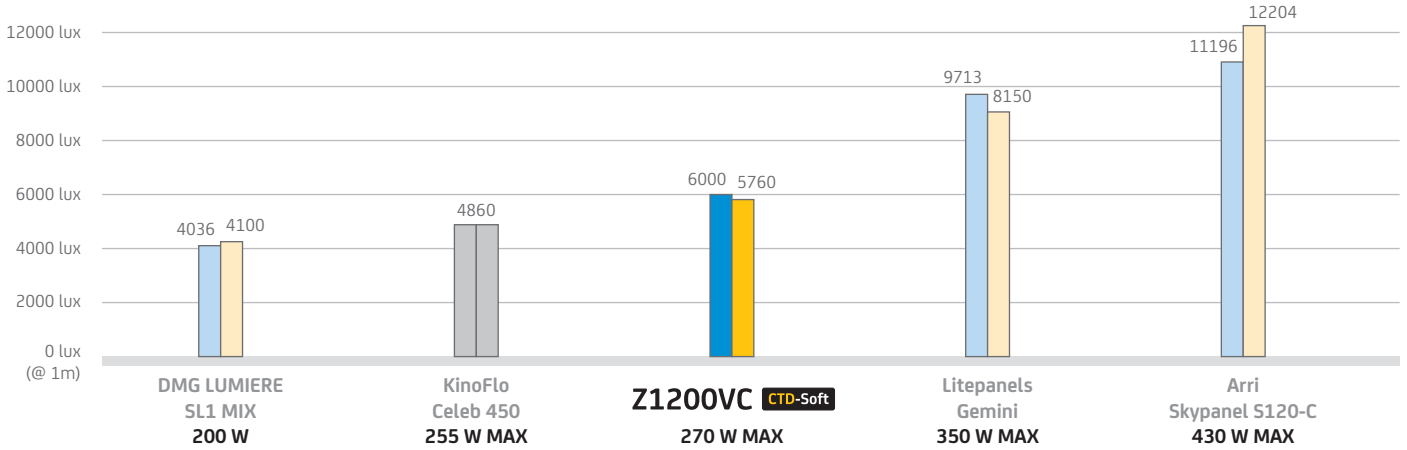

BRIGHT IDEAS

WHERE WE STAND
- Variable Color Soft Panel

Brightness

Light Aperture - ft

Thickness - mm

Weight - kg

Battery Option - Standard 14.8 V

Mounting Options