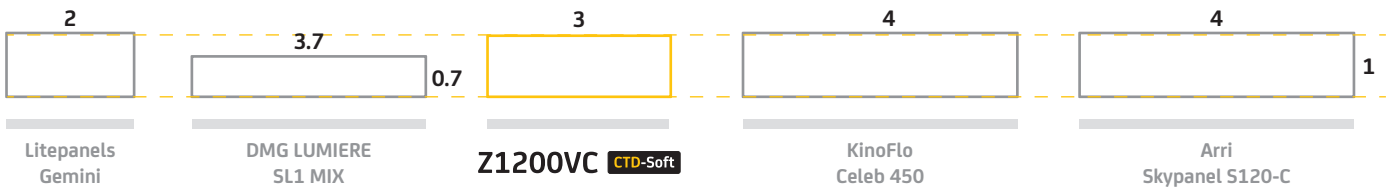

BRIGHT IDEAS

WHERE WE STAND
- Variable Color Soft Panel

Brightness

Light Aperture - ft

Thickness - mm

Weight - kg

Battery Option - Standard 14.8 V

Mounting Options