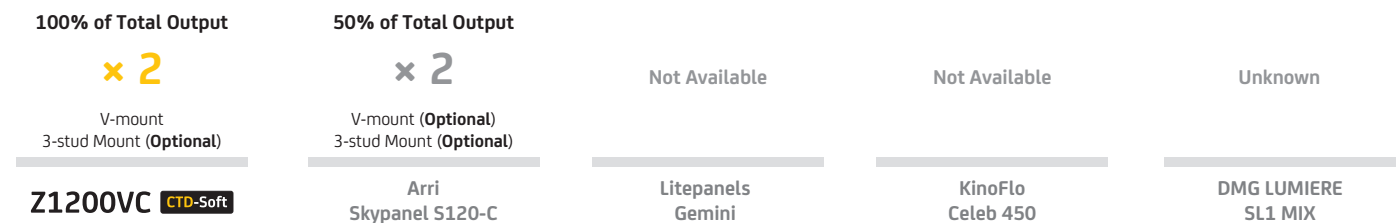

BRIGHT IDEAS

WHERE WE STAND
- Variable Color Soft Panel

Brightness

Light Aperture - ft

Thickness - mm

Weight - kg

Battery Option - Standard 14.8 V

Mounting Options

Mounting Option	Z1200VC CTD-Soft	Arri Skypanel S120-C	KinoFlo Celeb 450	Litepanels Gemini	DMG LUMIERE SL1 MIX
Center Mount	✓	✓	✓	—	✓
Yoke Mount	✓	✓	✓	✓	—
Pole Operated	✓	✓	✓	✓	—

Removable Control Unit

Control Unit	Z1200VC CTD-Soft	Arri Skypanel S120-C	KinoFlo Celeb 450	Litepanels Gemini	DMG LUMIERE SL1 MIX
On-board Controller	✓	✓	✓	✓	—
Independent Controller	✓	—	—	—	✓

Built-in Wi-Fi & DMX

Feature	Z1200VC CTD-Soft	Arri Skypanel S120-C	KinoFlo Celeb 450	Litepanels Gemini	DMG LUMIERE SL1 MIX
DMX Built-in	✓	✓	✓	✓	✓
Wi-Fi Built-in	✓	—	—	—	—

Cost per 1000 Lux@1m

Product	Price (\$)	Price (€)	Product	Price (\$)	Price (€)
Z1200VC CTD-Soft	\$ 280	€ 250	Litepanels Gemini	\$ 440	€ 380
Arri Skypanel S120-C	\$ 610	€ 510	KinoFlo Celeb 450	\$ 870	€ 960
DMG LUMIERE SL1 MIX	Unknown				

What You Get for \$ 2.699 (€ 2,299)

Product	Configuration	Percentage	Product	Configuration	Percentage
Z1200VC CTD-Soft	Light Head + Center Mount	64%	KinoFlo Celeb 450	Light Head + Standard Yoke	63%
Litepanels Gemini	Light Head + Mount	39%	Arri Skypanel S120-C	Unknown	Unknown
DMG LUMIERE SL1 MIX					