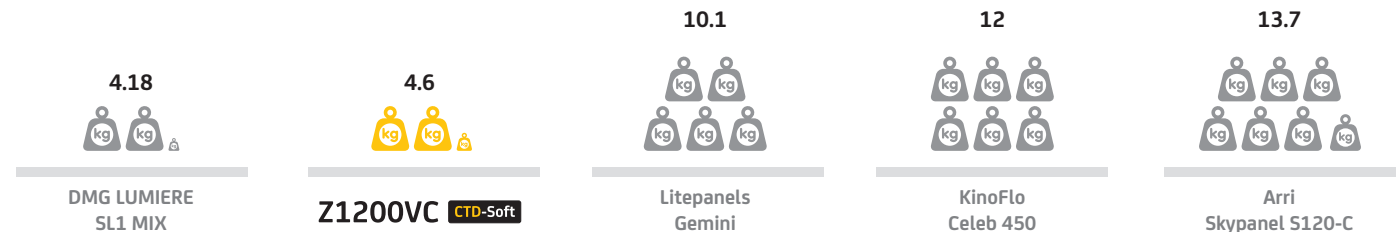

BRIGHT IDEAS

WHERE WE STAND
- Variable Color Soft Panel

Brightness

Light Aperture - ft

Thickness - mm

Weight - kg

Battery Option - Standard 14.8 V

Mounting Options