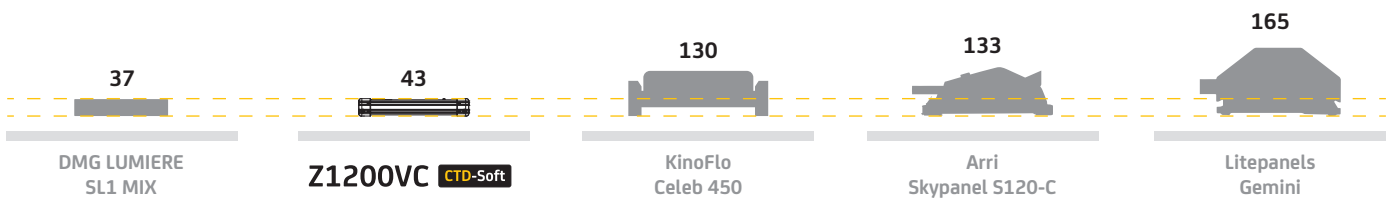

BRIGHT IDEAS

WHERE WE STAND
- Variable Color Soft Panel

Brightness

Light Aperture - ft

Thickness - mm

Weight - kg

Battery Option - Standard 14.8 V

Mounting Options

Mounting Option	Z1200VC CTD-Soft	Arri Skypanel S120-C	KinoFlo Celeb 450	Litepanels Gemini	DMG LUMIERE SL1 MIX
Center Mount	✓	✓	✓	—	✓
Yoke Mount	✓	✓	✓	✓	—
Pole Operated	✓	✓	✓	✓	—

Removable Control Unit

Control Unit	Z1200VC CTD-Soft	Arri Skypanel S120-C	KinoFlo Celeb 450	Litepanels Gemini	DMG LUMIERE SL1 MIX
On-board Controller	✓	✓	✓	✓	—
Independent Controller	✓	—	—	—	✓

Built-in Wi-Fi & DMX

Feature	Z1200VC CTD-Soft	Arri Skypanel S120-C	KinoFlo Celeb 450	Litepanels Gemini	DMG LUMIERE SL1 MIX
DMX Built-in	✓	✓	✓	✓	✓
Wi-Fi Built-in	✓	—	—	—	—

Cost per 1000 Lux@1m

Product	Price (\$)	Price (€)	Product	Price (\$)	Price (€)
Z1200VC CTD-Soft	\$ 280	€ 250	Litepanels Gemini	\$ 440	€ 380
Arri Skypanel S120-C	\$ 610	€ 510	KinoFlo Celeb 450	\$ 870	€ 960
DMG LUMIERE SL1 MIX	Unknown				

What You Get for \$ 2.699 (€ 2,299)

Product	Configuration	Percentage	Product	Configuration	Percentage
Z1200VC CTD-Soft	Light Head + Center Mount	64%	KinoFlo Celeb 450	Light Head + Standard Yoke	63%
Litepanels Gemini	Light Head + Mount	39%	Arri Skypanel S120-C	Unknown	Unknown
DMG LUMIERE SL1 MIX					